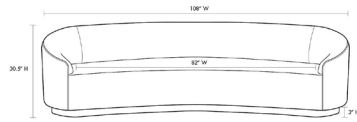

ARTERIOS

TURNER SOFA INDIGO VELVET DARK WALNUT

8031
H: 29 IN, W: 108 IN, D: 34 IN
Indigo Velvet
Contract Suitable As Is

The voluptuous Turner Sofa is all glamour, appealing to style makers who appreciate bold design. The entire silhouette is one long, sexy curve. This plush design is sleek but inviting, making Turner the perfect anchor for any room that is built for entertaining. Float two facing each other with a round cocktail table in the middle or use our elegant drinks tables to create an intimate lounge-like vibe.

APPEARANCE

Material	Cotton Velvet, Wood
Finish	Dark Walnut
Top Coat/Sealant	false

DIMENSIONS

Yardage To Reupholster	14
Leg Height	3 IN
Seat	W: 92 IN, D: 25 IN
Seat Height	17 IN
Seat	W: 92 IN, D: 25 IN

SHIPPING